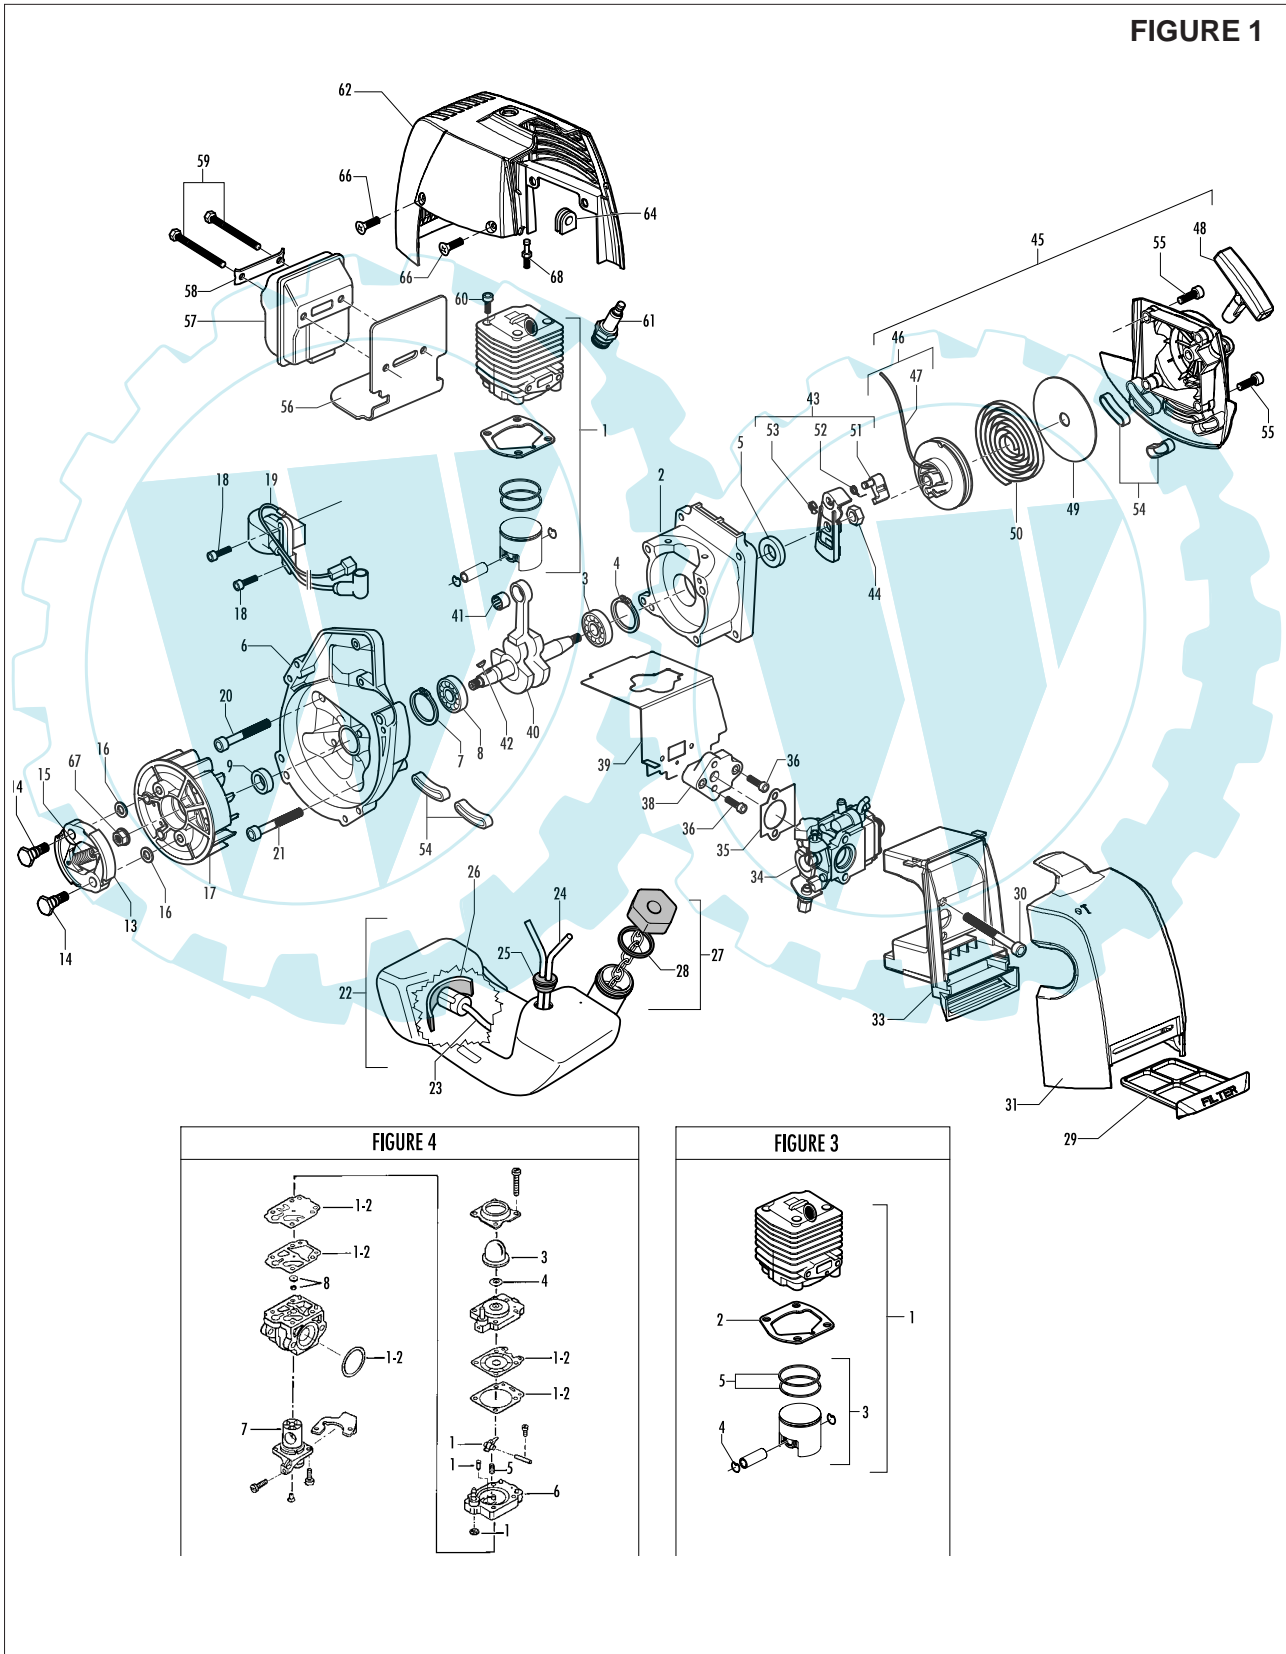

brand	PARTNER

date	MAT/03	SHEET 1/4

Model	Prefix
B 472X	02

Product number
953900399