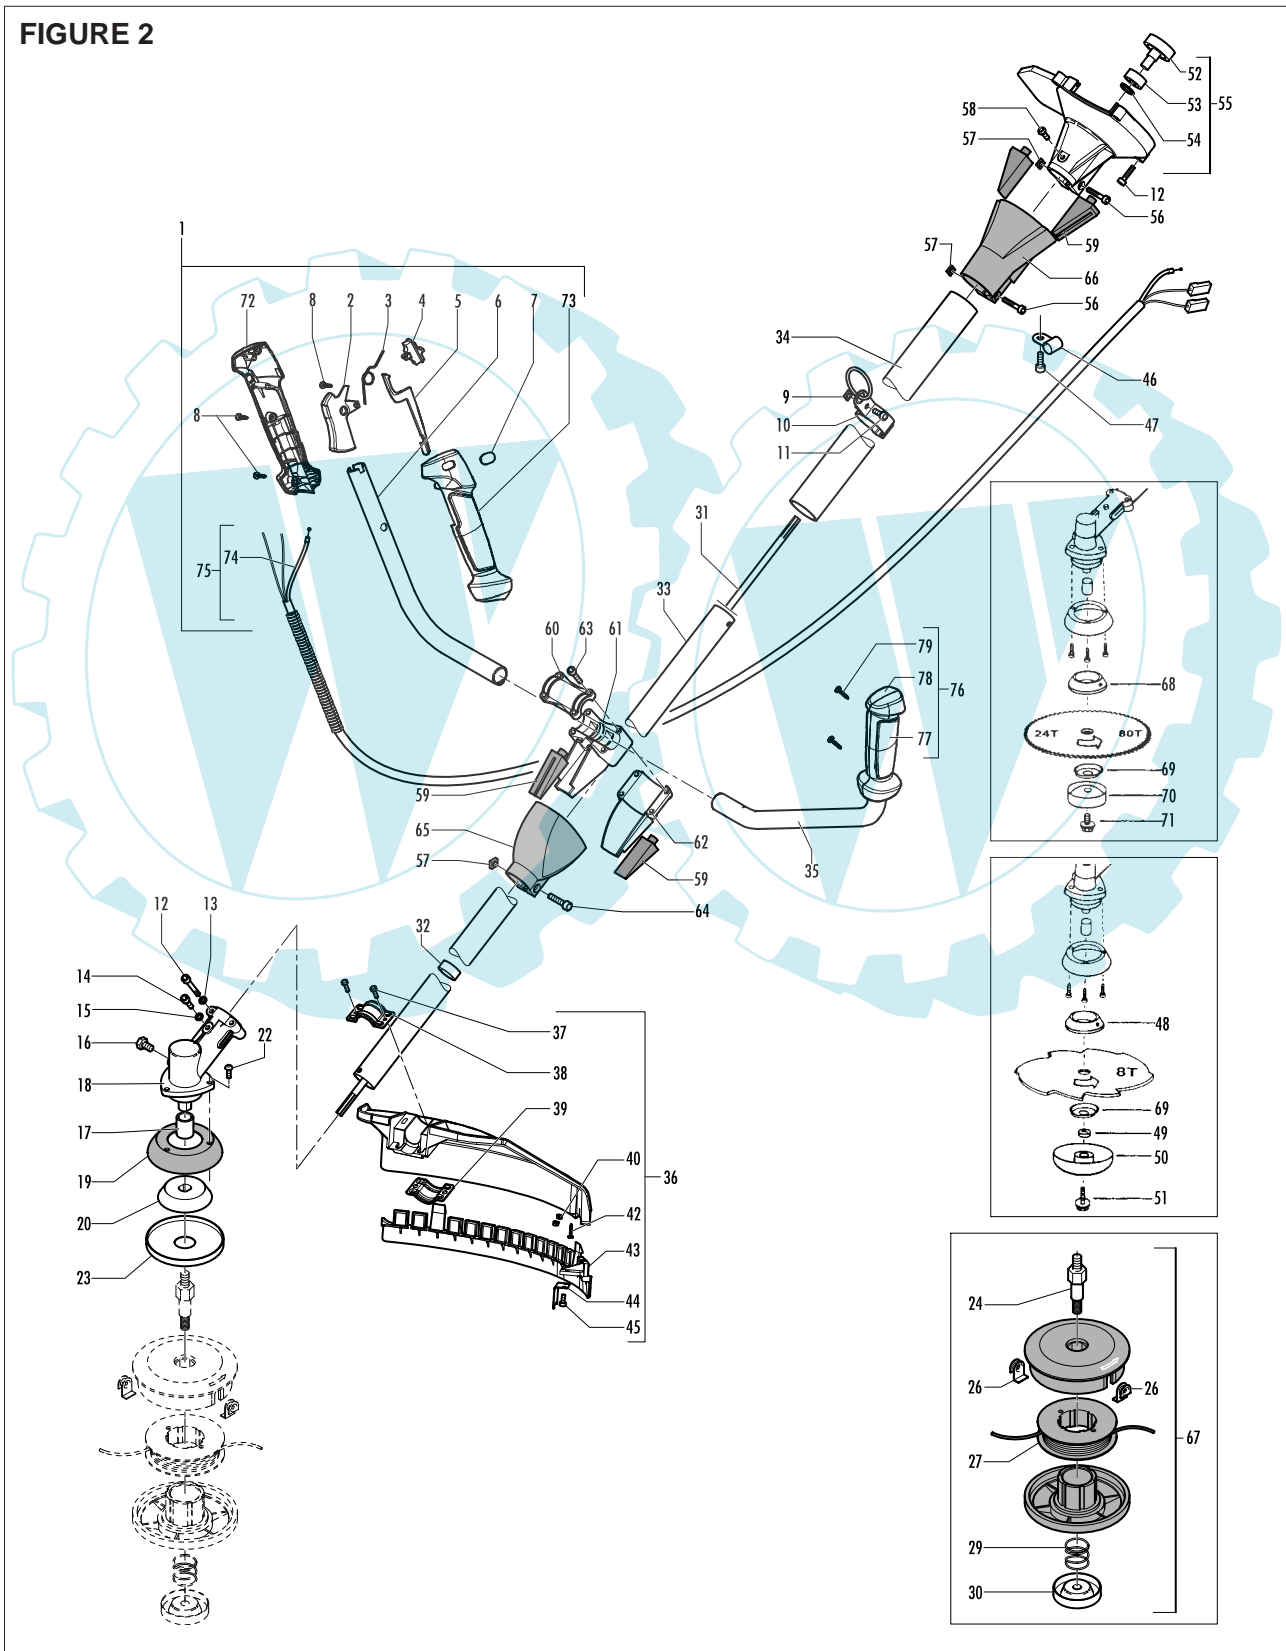

brand	PARTNER

date	MAY/03	SHEET 3/4

Model	Prefix
B 472X	02

Product number
953900399

FIGURE 2